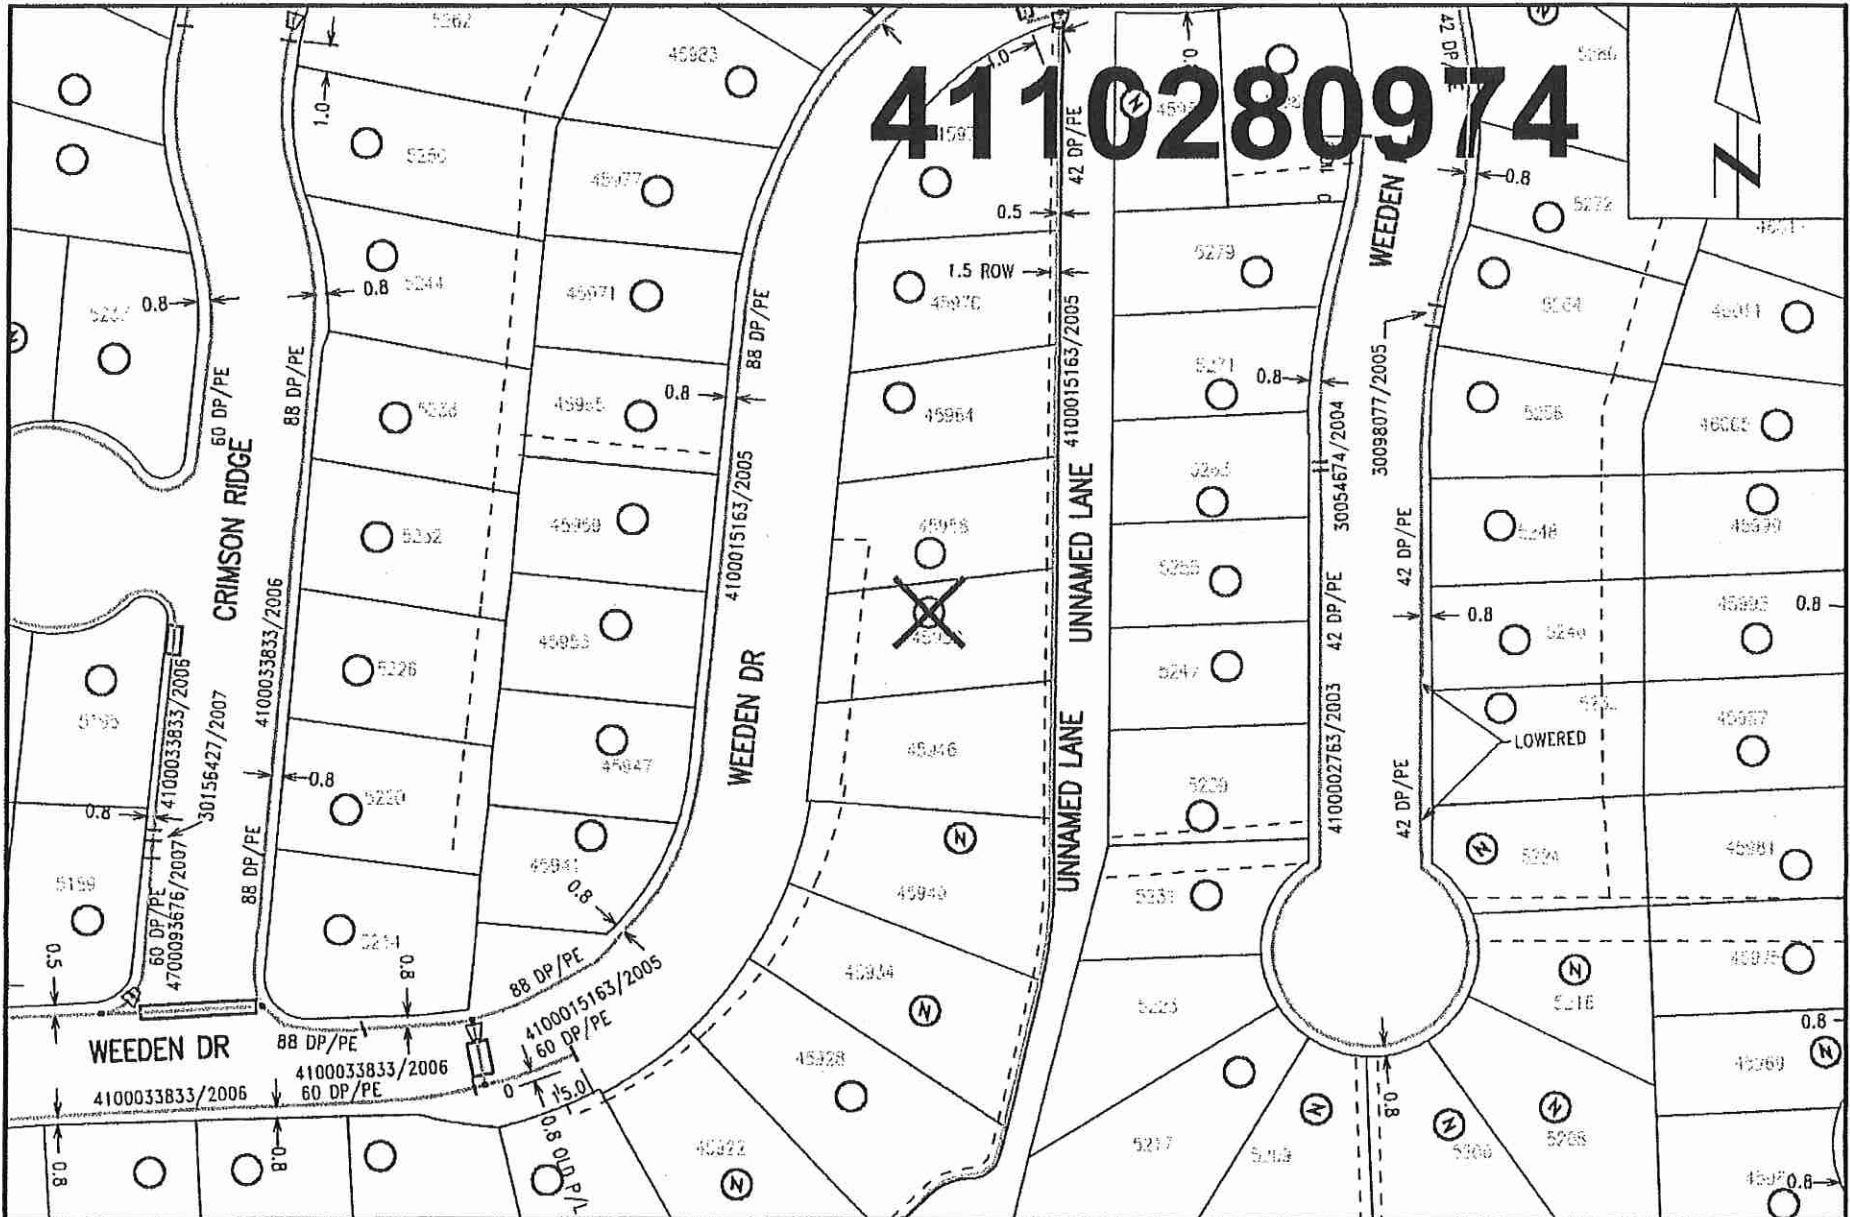

4110280974

Nearest Intersection: Weeden Dr and unnamed lane.
Distance from lot to intersection is 91 meters (75 degrees North of East).
View Scale: 1:1000

45952 Weeden Dr, Chilliwack

Order #: 30958092 Prem #: 10078180 City Limits: Chilliwack

X: 1295689176.00 Y: 461935409.00

2017/10/26